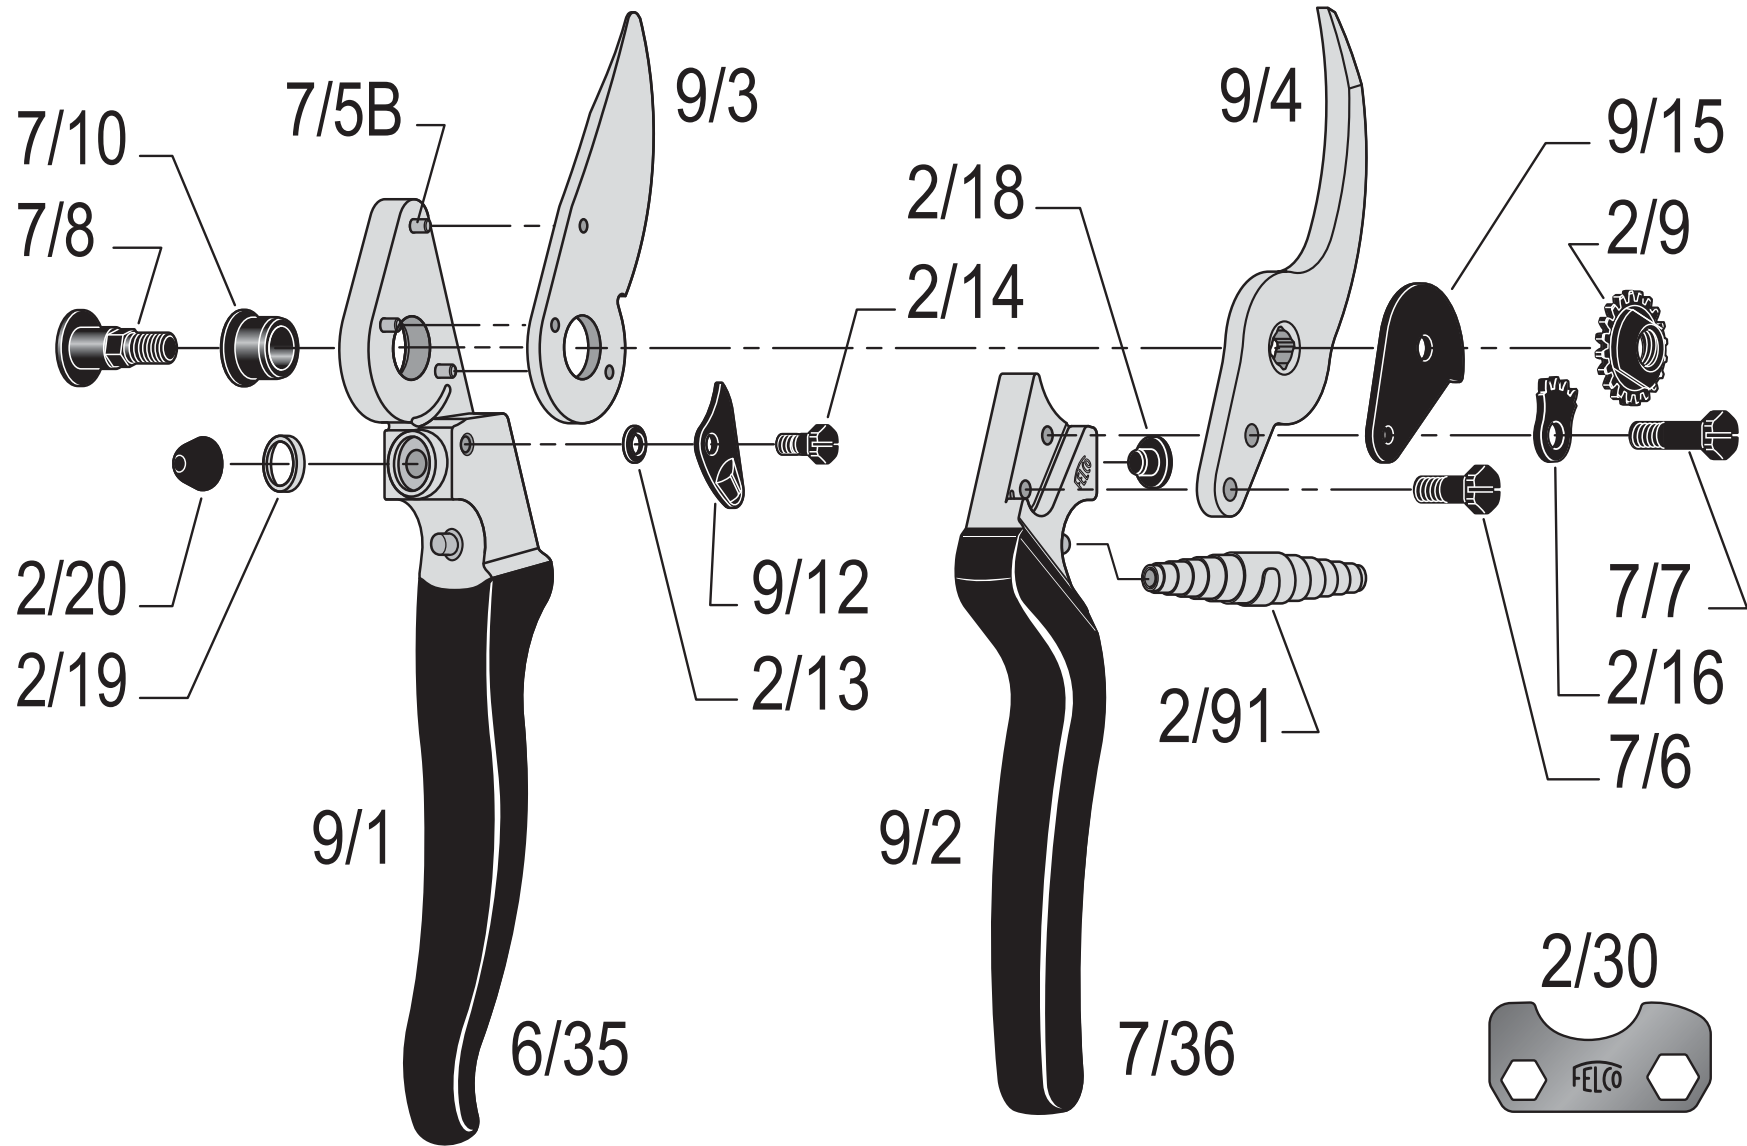

FELCO 9 PARTS GUIDE

Treetools New Zealand Limited
 8A Kerwyn Ave, East Tamaki
 PO Box 204-364, Highbrook
 Auckland 2061, NEW ZEALAND

0800 TREETOOLS (873 386)
 Tel: +64 9 274 8090
 Fax: +64 9 274 9190
www.treetools.co.nz